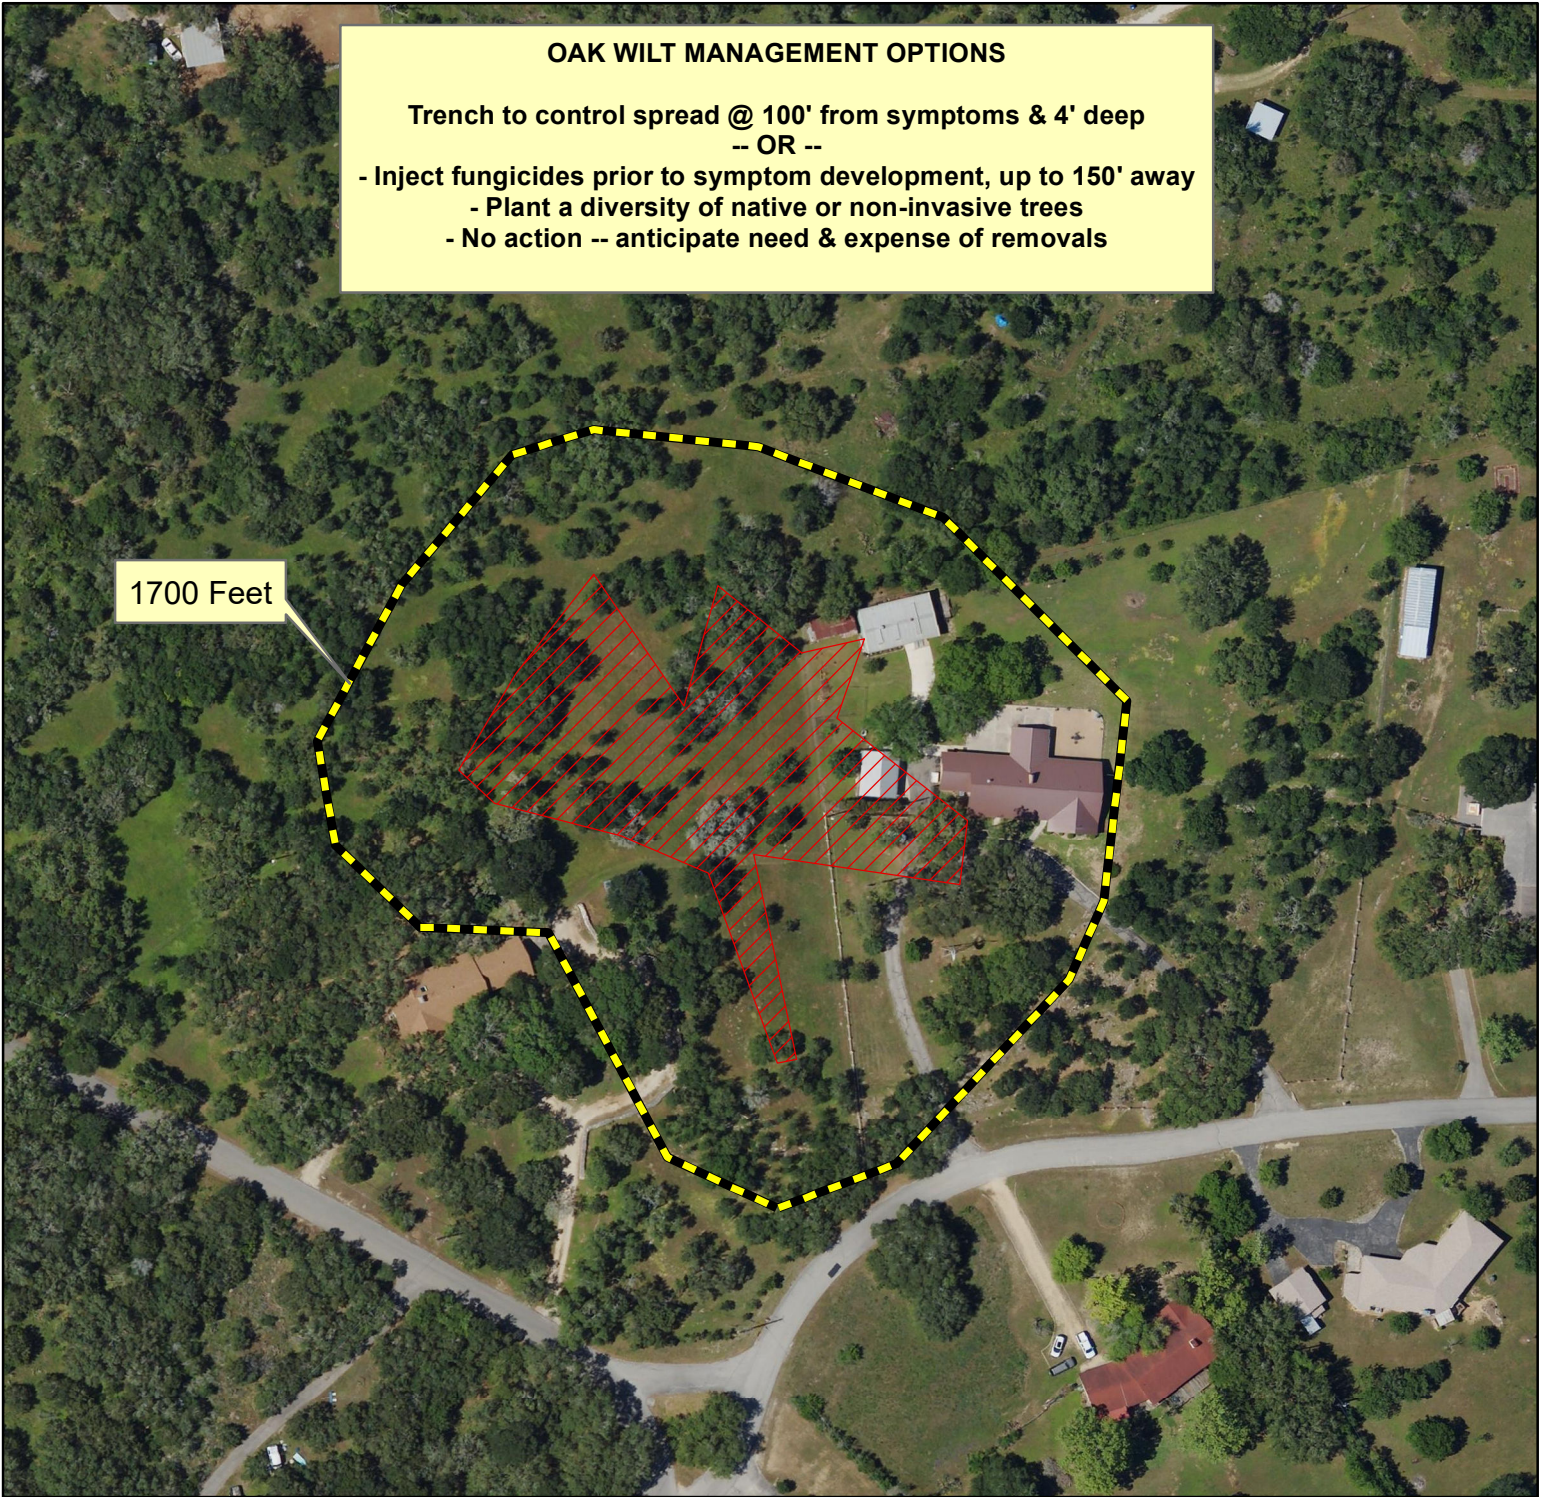

# Oak Wilt Treatment Map 1

**OAK WILT MANAGEMENT OPTIONS**

Trench to control spread @ 100' from symptoms & 4' deep  
-- OR --

- Inject fungicides prior to symptom development, up to 150' away
- Plant a diversity of native or non-invasive trees
- No action -- anticipate need & expense of removals

Map Scale

### TrenchType

-  CSPrimary
-  OakWiltMC

**TEXAS A&M**  
**FOREST SERVICE**

Location: Country Estates  
Case:

County: Hays

Quadrangle: San Marcos North

UTM Northing: 3308660

UTM Easting: 598845

Mortality Numbers: 8420

Map Date: February 2, 2023

Forester: Karl Flocke, TFS Austin