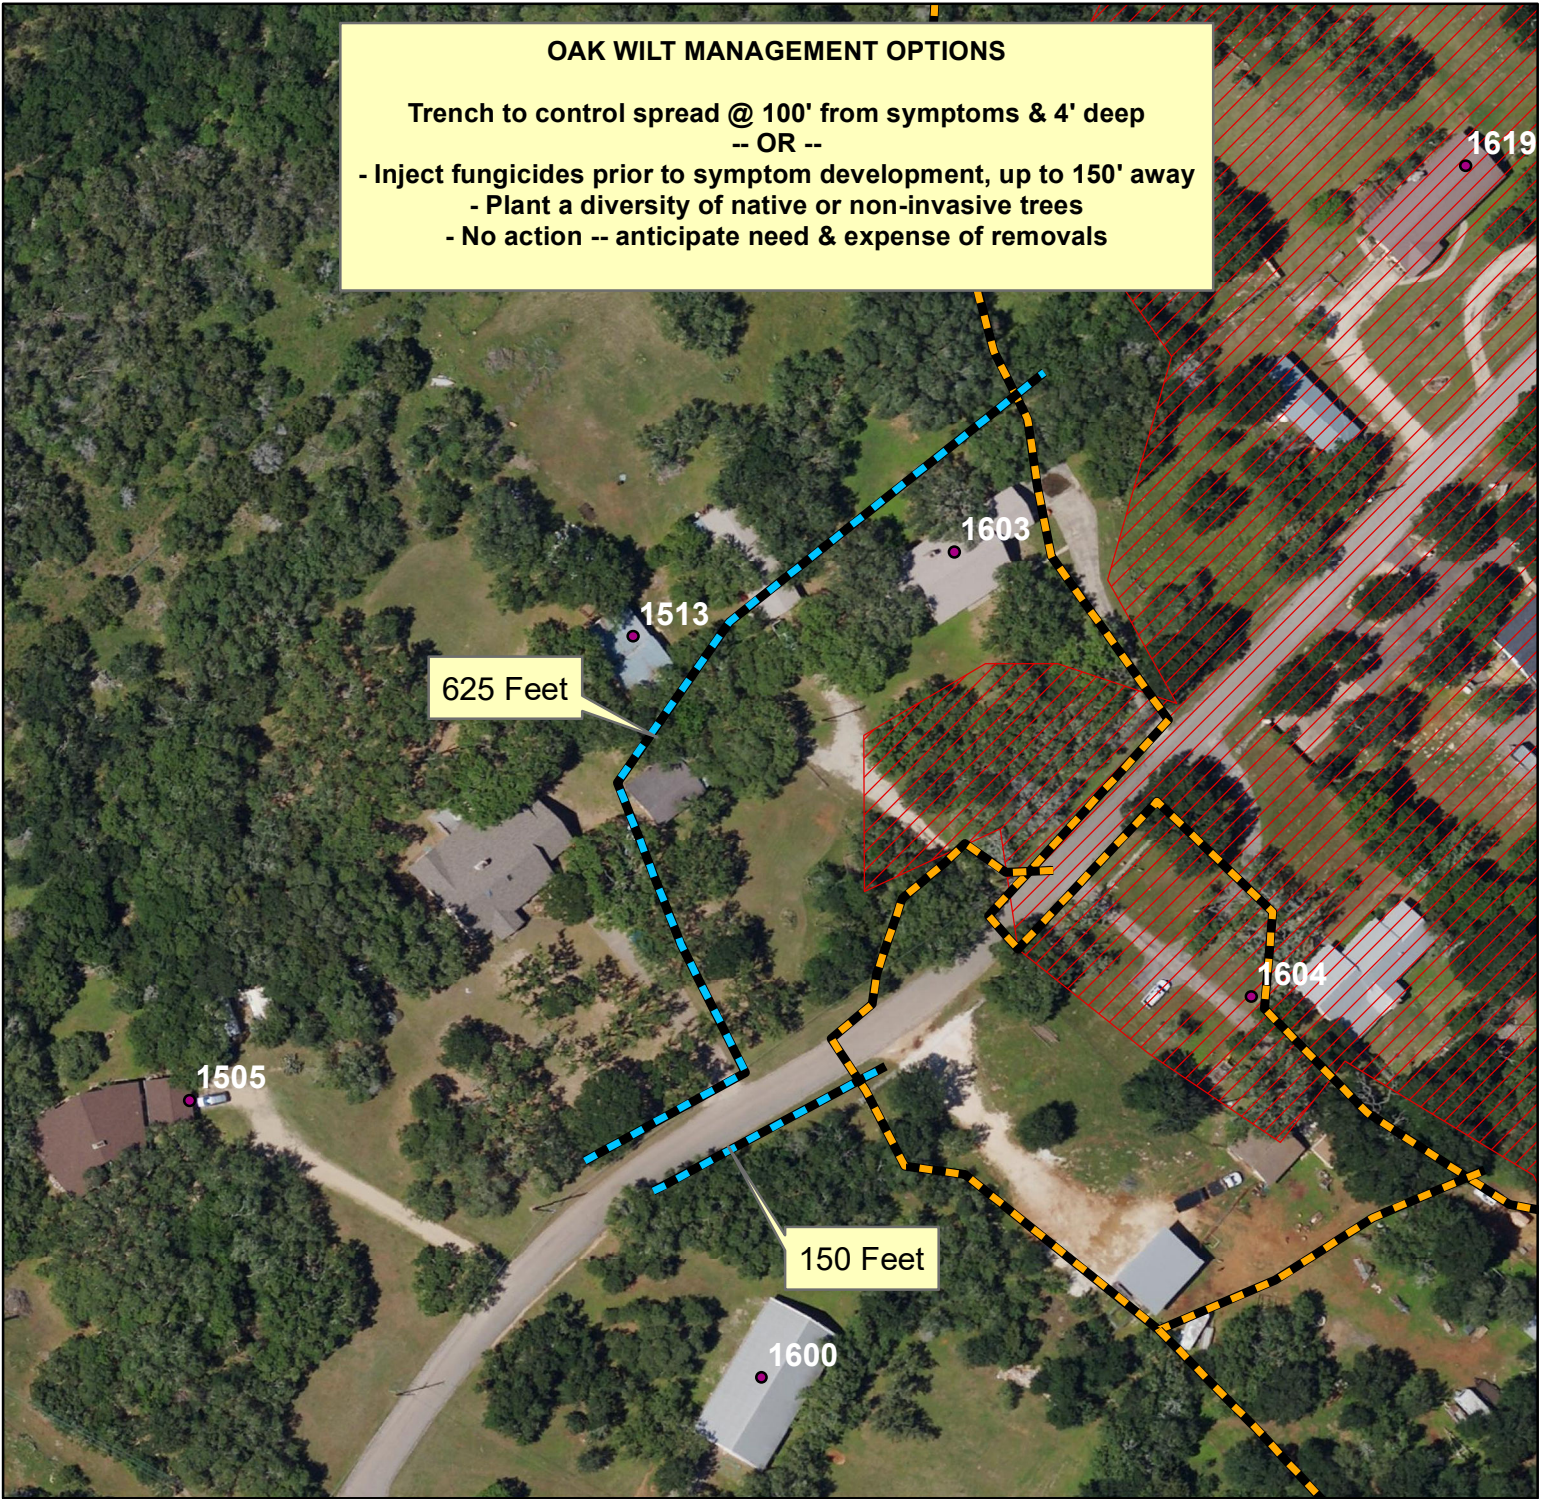

# Oak Wilt Treatment Map 2

**OAK WILT MANAGEMENT OPTIONS**

Trench to control spread @ 100' from symptoms & 4' deep  
 -- OR --  
 - Inject fungicides prior to symptom development, up to 150' away  
 - Plant a diversity of native or non-invasive trees  
 - No action -- anticipate need & expense of removals

## LEGEND

### TrenchType

-  CSBreakout
-  NCS Trench
-  OakWiltMC

Location: Country Estates

Case: 93-AU-20

County: Hays

Quadrangle: San Marcos North

UTM Northing: 33102011

UTM Easting: 599456

Mortality Numbers: 4169

Map Date: February 2, 2023

Forester: Karl Flocke, TFS Austin