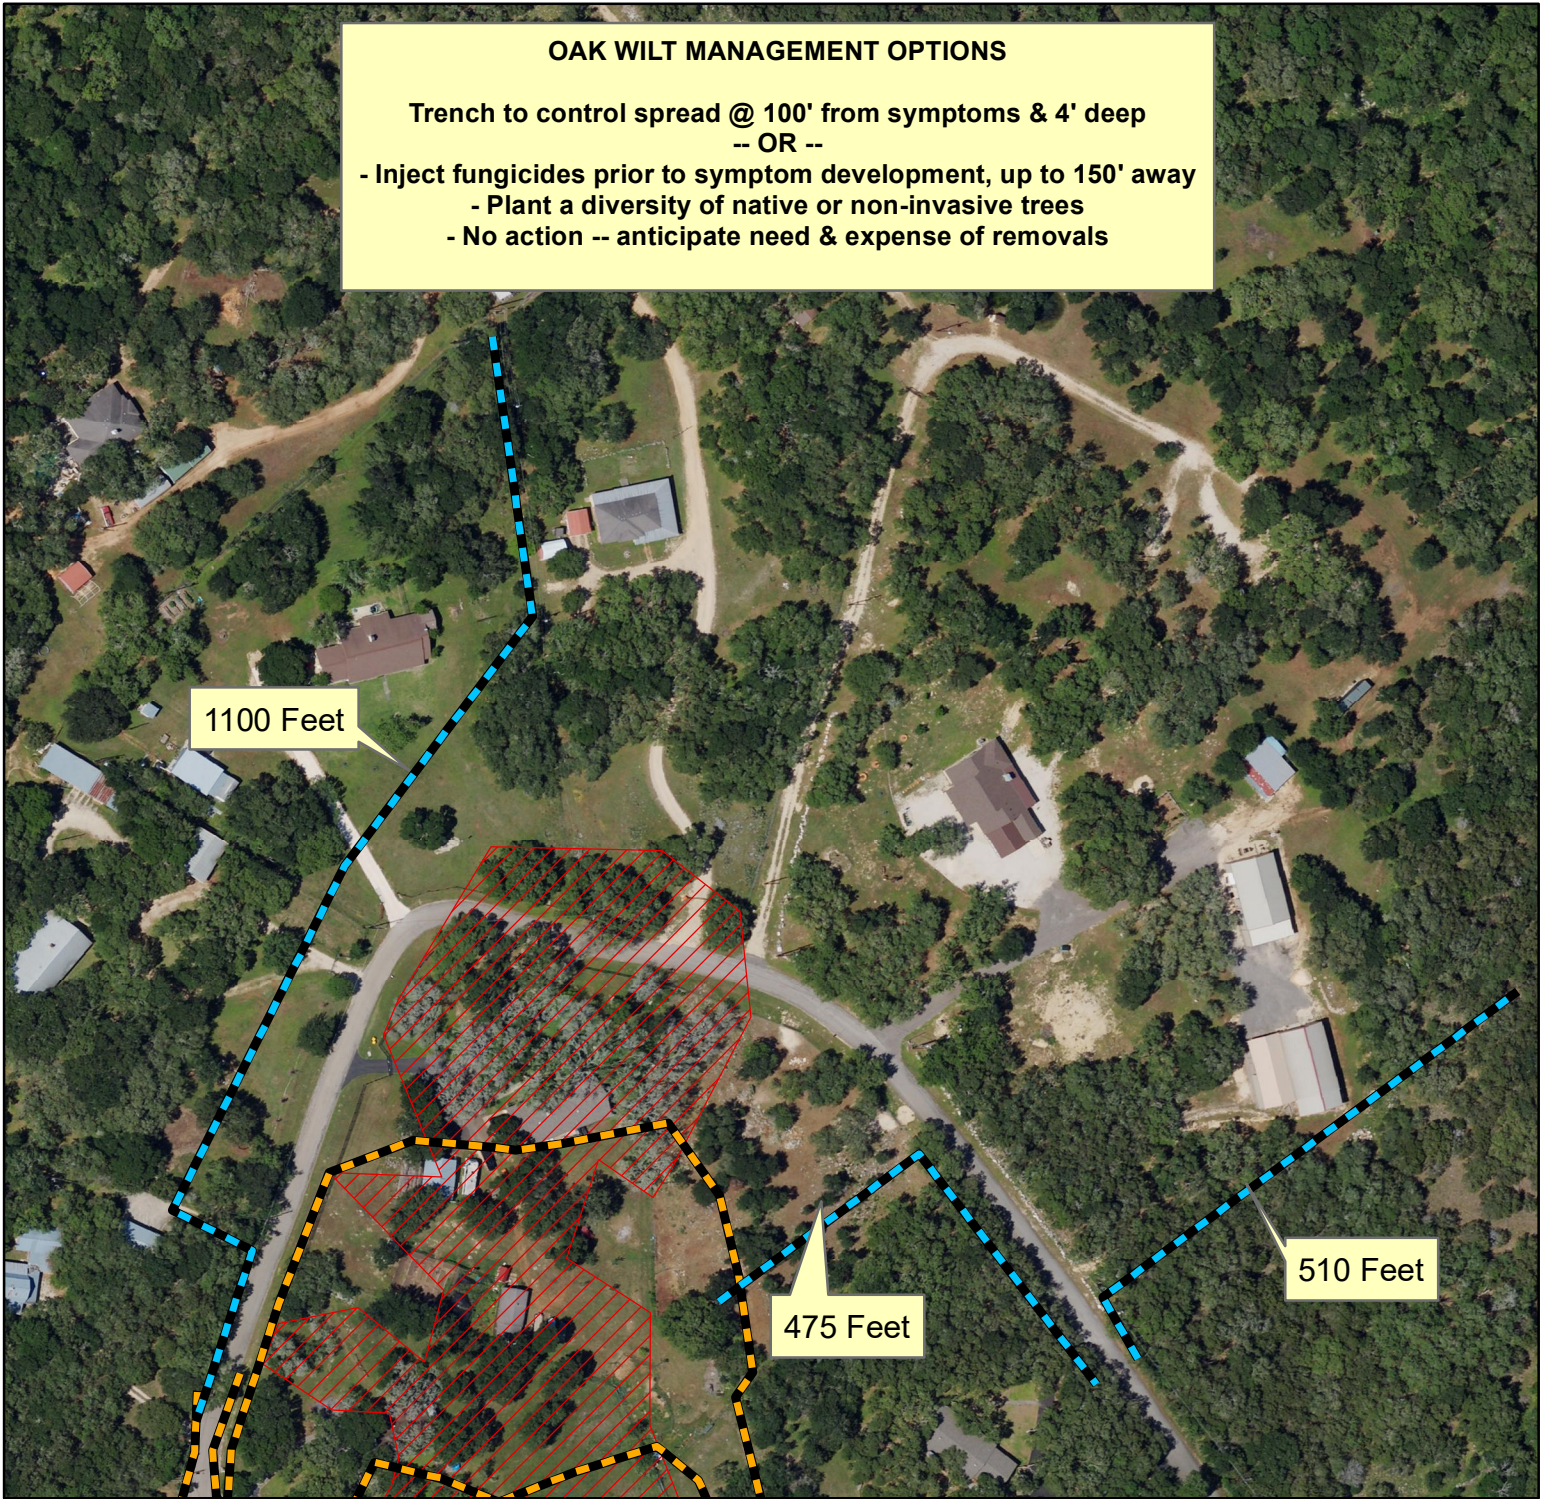

Oak Wilt Treatment Map 3

OAK WILT MANAGEMENT OPTIONS

Trench to control spread @ 100' from symptoms & 4' deep
-- OR --

- Inject fungicides prior to symptom development, up to 150' away
- Plant a diversity of native or non-invasive trees
- No action -- anticipate need & expense of removals

Map Scale

LEGEND

TrenchType

-  CSBreakout
-  NCSTrench
-  OakWiltMC

Location: Country Estates

Case: 93-AU-20

County: Hays

Quadrangle: San Marcos North

UTM Northing: 33102011

UTM Easting: 599456

Mortality Numbers: 4169

Map Date: February 2, 2023

Forester: Karl Flocke, TFS Austin

TEXAS A&M
FOREST SERVICE